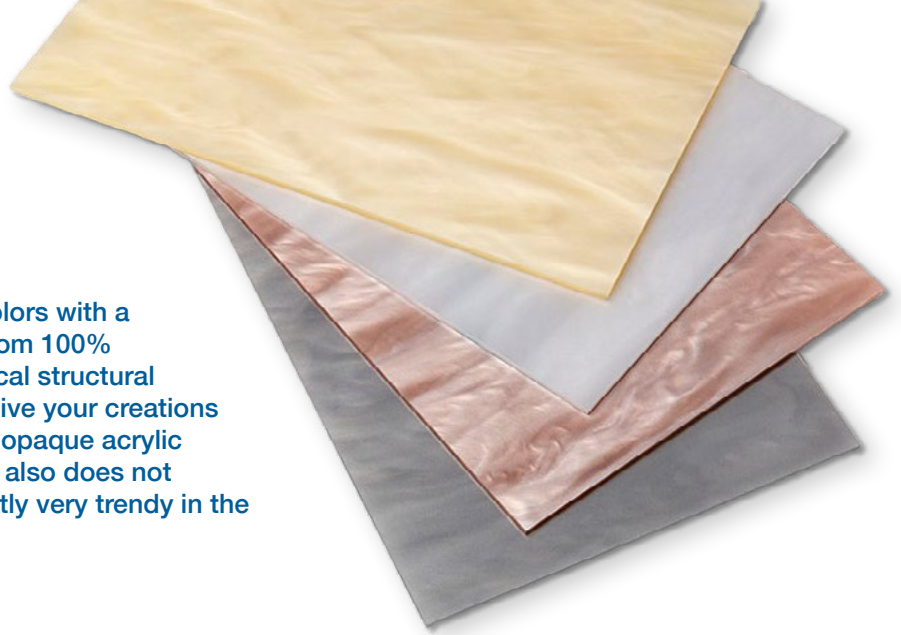

ACM-2306 Aqua Blue

ACM-2307 Green

ACM-2308 Silver

ACM-2309 Gold

ACM-2350 2-Sided Silver*

Pearl

The Pearl color collection consists of 4 pastel colors with a Mother of Pearl effect. This collection is made from 100% recycled acrylic. With its beautiful glow and optical structural color, Mother of Pearl is the perfect material to give your creations an elegant vintage look. The material is made of opaque acrylic (Plexiglas®) which is not see-through and which also does not transmit light. Mother of Pearl shades are currently very trendy in the fashion and design world.

ACP-3304
Pearl Grey

ACP-3302
Soft Pink

ACP-3303
Ivory

ACP-3301
White

Product Specifications	
Sheet Size	1015 x 513 mm
Gauge	3 mm
Cast/Extruded	Cast

Glitter

Like Rowmark's Pearl collection, the Glitter Metallic products cannot be seen through and do not transmit light. Because all of the Glitter products have two different colors (front and back), there are a total of 10 different colors available for this eye-catching product line.

ACG-1301 Yellow Gold/
Orange

ACG-1302 Light Blue/
Dark Blue

ACG-1303 Silver/
Anthracite

ACG-1304 Red/Pink

ACG-1305 Gold/Black

Product Specifications	
Sheet Size	1010 x 660 mm
Gauge	3 mm
Cast/Extruded	Cast