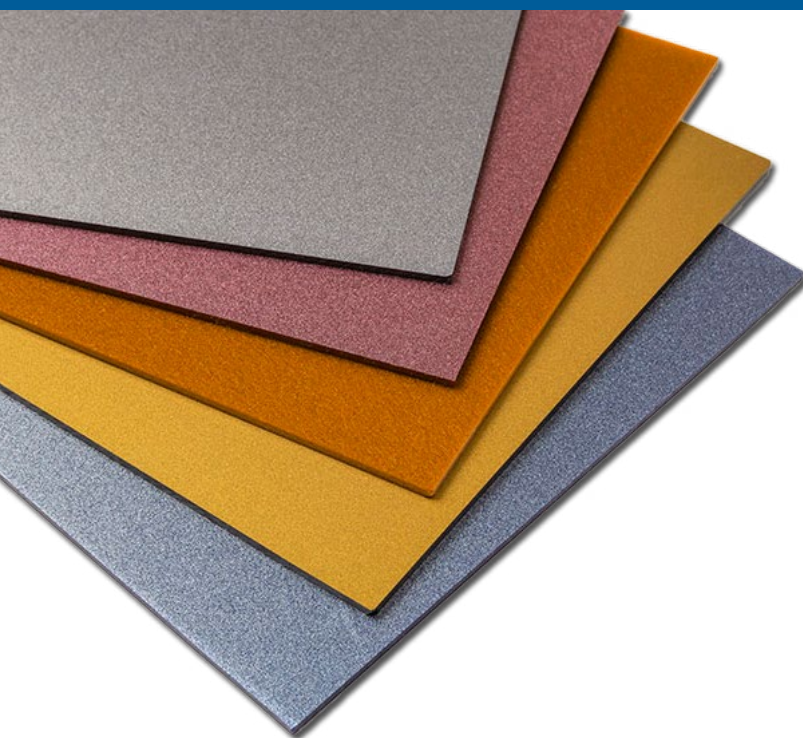

Product Specifications

Sheet Size	1010 x 512 mm
*ACM-2350 sheet size	1010 x 510 mm
Gauge	3 mm
*ACM-2350 gauge	3.5 mm
Cast/Extruded	Extruded

ACM-2301 Yellow

ACM-2302 Amber

ACM-2303 Red

ACM-2304 Pink

ACM-2305 Night Blue

ACM-2306 Aqua Blue

ACM-2307 Green

ACM-2308 Silver

ACM-2309 Gold

ACM-2350 2-Sided Silver*

Pearl

The Pearl color collection consists of 4 pastel colors with a Mother of Pearl effect. This collection is made from 100% recycled acrylic. With its beautiful glow and optical structural color, Mother of Pearl is the perfect material to give your creations an elegant vintage look. The material is made of opaque acrylic (Plexiglas®) which is not see-through and which also does not transmit light. Mother of Pearl shades are currently very trendy in the fashion and design world.

ACP-3304
Pearl Grey

ACP-3302
Soft Pink

ACP-3303
Ivory

ACP-3301
White

Product Specifications	
Sheet Size	1015 x 513 mm
Gauge	3 mm
Cast/Extruded	Cast

Glitter

Like Rowmark's Pearl collection, the Glitter Metallic products cannot be seen through and do not transmit light. Because all of the Glitter products have two different colors (front and back), there are a total of 10 different colors available for this eye-catching product line.

ACG-1301 Yellow Gold/
Orange

ACG-1302 Light Blue/
Dark Blue

ACG-1303 Silver/
Anthracite

ACG-1304 Red/Pink

ACG-1305 Gold/Black

Product Specifications	
Sheet Size	1010 x 660 mm
Gauge	3 mm
Cast/Extruded	Cast